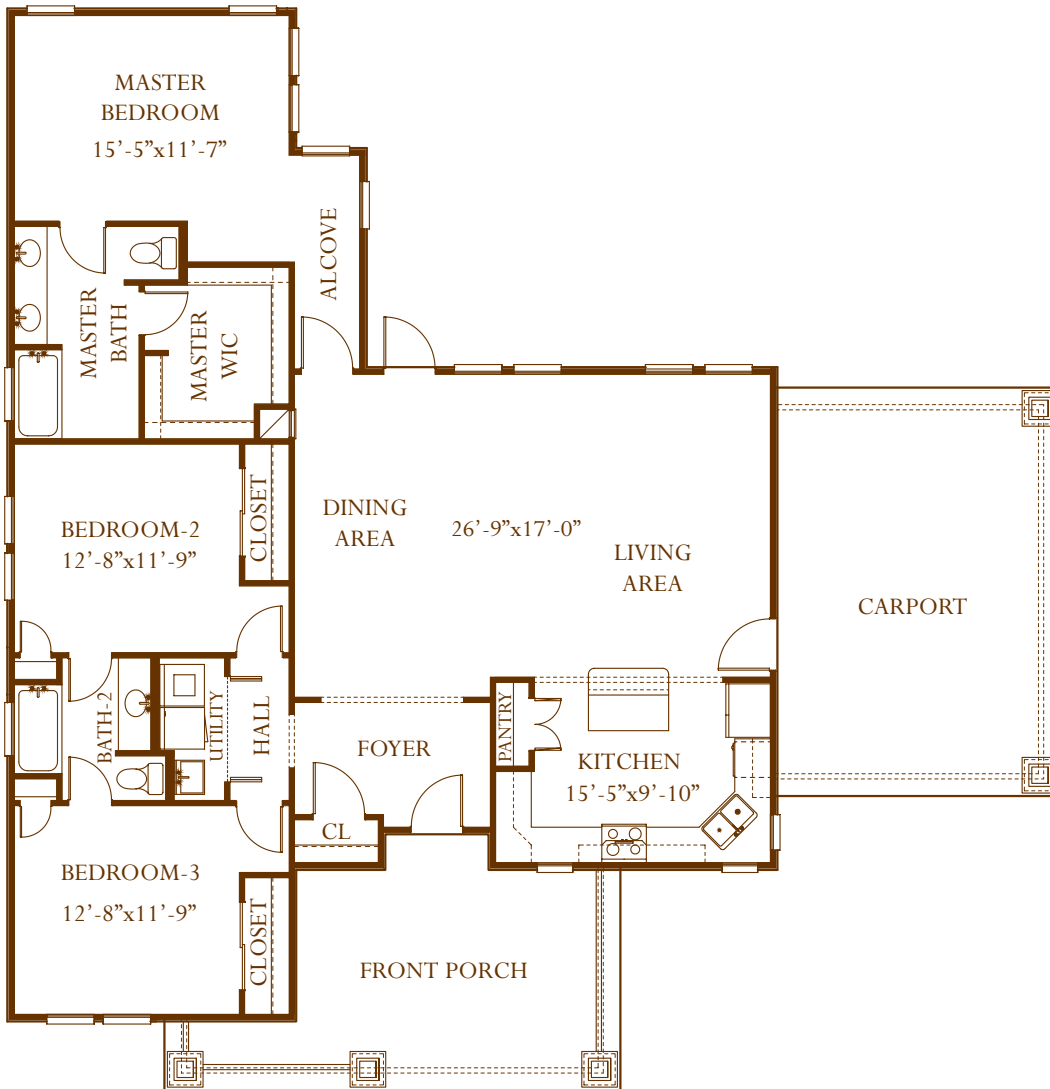

THE SAN GABRIEL

EXPERIENCE THE HILL COUNTRY
Experience Sendero Ridge
KERRVILLE, TEXAS

FEATURES

- 1,699 SQUARE FEET
- ITALIAN BIRCH WOOD CABINETS THROUGHOUT
- WHIRLPOOL STAINLESS STEEL APPLIANCES
- LARGE OVAL VANITY SINKS
- OIL RUBBED BRONZE HARDWARE & LIGHTING
- PROFESSIONAL LANDSCAPE PACKAGE
- KARNDEAN WOOD EFFECT FLOORING
- CRAFTSMAN STYLE GLASS FRONT DOOR
- 30-YEAR DIMENSIONAL SHINGLES
- DESIGNER COLOR SCHEME SELECTION