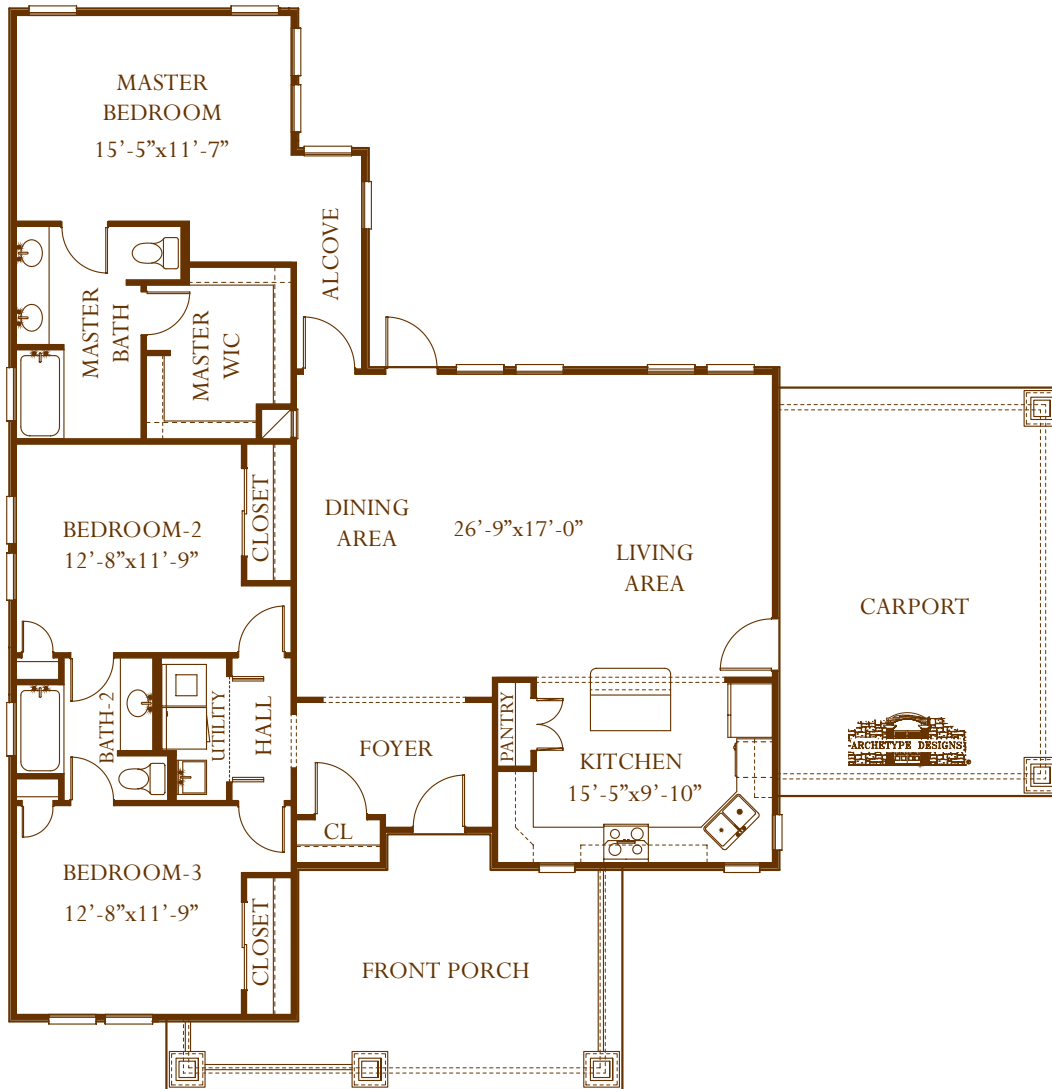

THE SAN GABRIEL

EXPERIENCE THE HILL COUNTRY
Experience Sendero Ridge
KERRVILLE, TEXAS

FEATURES

- 1,699 SQUARE FEET
- ITALIAN BIRCH WOOD CABINETS THROUGHOUT
- WHIRLPOOL STAINLESS STEEL APPLIANCES
- LARGE OVAL VANITY SINKS
- OIL RUBBED BRONZE HARDWARE & LIGHTING
- PROFESSIONAL LANDSCAPE PACKAGE
- KARNDEAN WOOD EFFECT FLOORING
- CRAFTSMAN STYLE GLASS FRONT DOOR
- 30-YEAR DIMENSIONAL SHINGLES
- DESIGNER COLOR SCHEME SELECTION