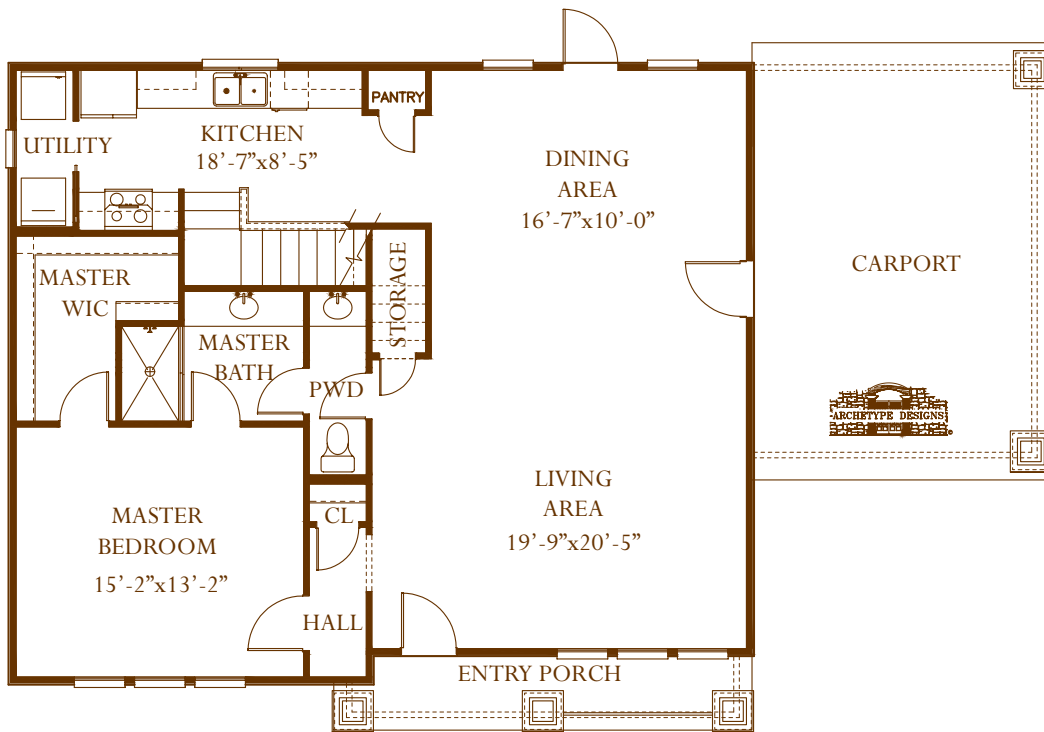

THE LLANO

EXPERIENCE THE HILL COUNTRY
Experience Sendero Ridge
 KERRVILLE, TEXAS

FEATURES

- 1,740 SQUARE FEET
- ITALIAN BIRCH WOOD CABINETS THROUGHOUT
- WHIRLPOOL STAINLESS STEEL APPLIANCES
- LARGE OVAL VANITY SINKS
- OIL RUBBED BRONZE HARDWARE & LIGHTING
- PROFESSIONAL LANDSCAPE PACKAGE
- KARNDEAN WOOD EFFECT FLOORING
- CRAFTSMAN STYLE GLASS FRONT DOOR
- 30-YEAR DIMENSIONAL SHINGLES
- DESIGNER COLOR SCHEME SELECTION