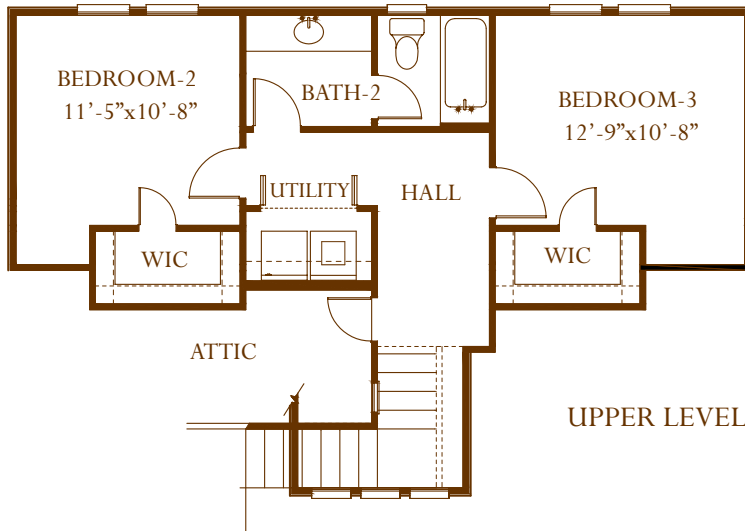

## FEATURES

- 1,806 SQUARE FEET
- ITALIAN BIRCH WOOD CABINETS THROUGHOUT
- WHIRLPOOL STAINLESS STEEL APPLIANCES
- LARGE OVAL VANITY SINKS
- OIL RUBBED BRONZE HARDWARE & LIGHTING
- PROFESSIONAL LANDSCAPE PACKAGE
- KARNDEAN WOOD EFFECT FLOORING
- CRAFTSMAN STYLE GLASS FRONT DOOR
- 30-YEAR DIMENSIONAL SHINGLES
- DESIGNER COLOR SCHEME SELECTION