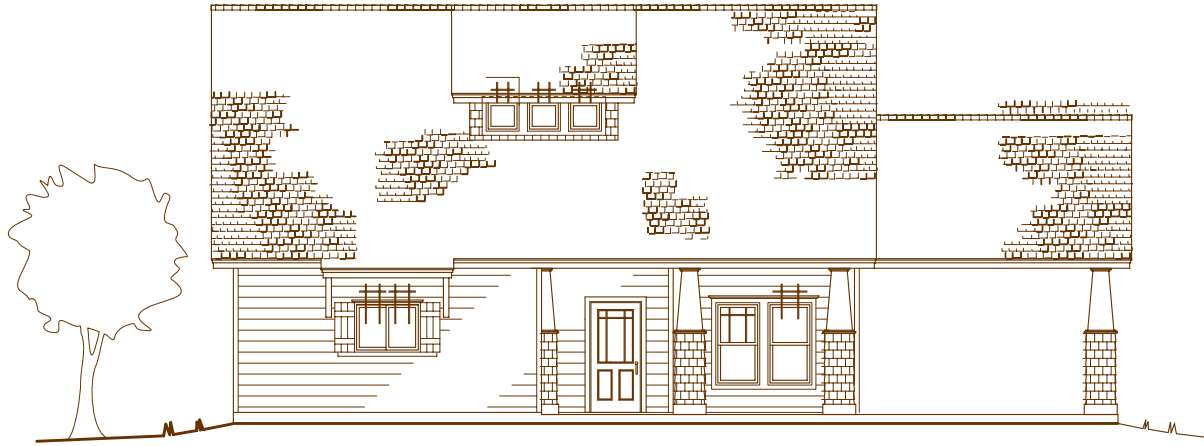

THE GUADALUPE

EXPERIENCE THE HILL COUNTRY
Experience Sendero Ridge
KERRVILLE, TEXAS

THE GUADALUPE-1