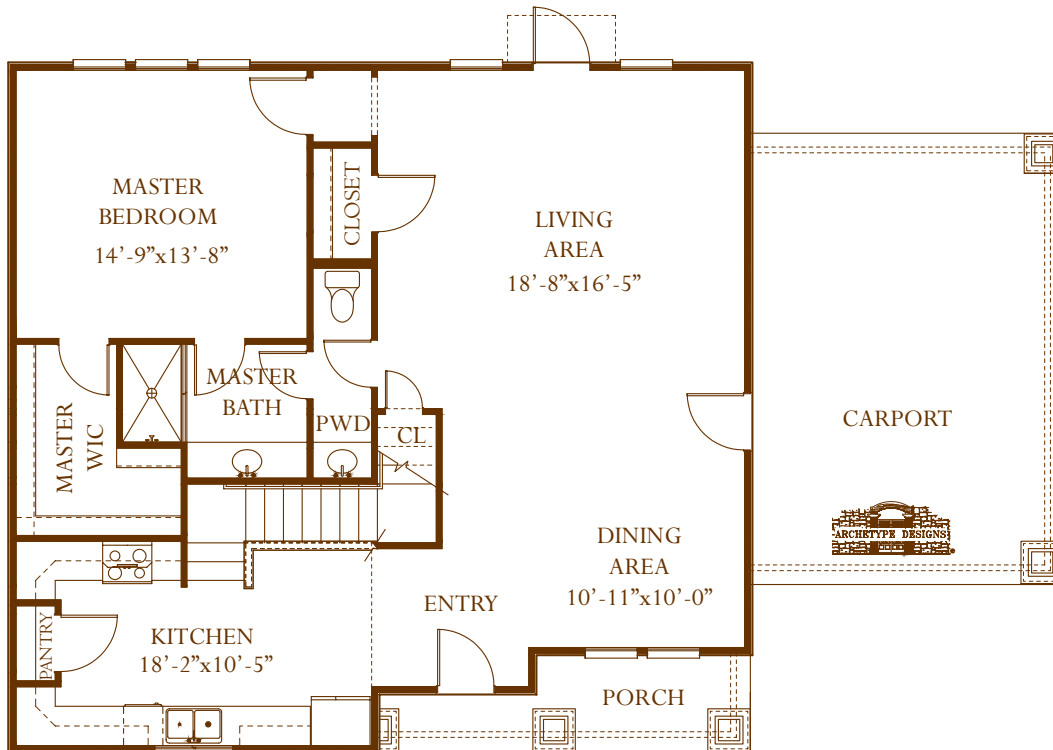

## FEATURES

- 1,806 SQUARE FEET
- ITALIAN BIRCH WOOD CABINETS THROUGHOUT
- WHIRLPOOL STAINLESS STEEL APPLIANCES
- LARGE OVAL VANITY SINKS
- OIL RUBBED BRONZE HARDWARE & LIGHTING
- PROFESSIONAL LANDSCAPE PACKAGE
- KARNDEAN WOOD EFFECT FLOORING
- CRAFTSMAN STYLE GLASS FRONT DOOR
- 30-YEAR DIMENSIONAL SHINGLES
- DESIGNER COLOR SCHEME SELECTION