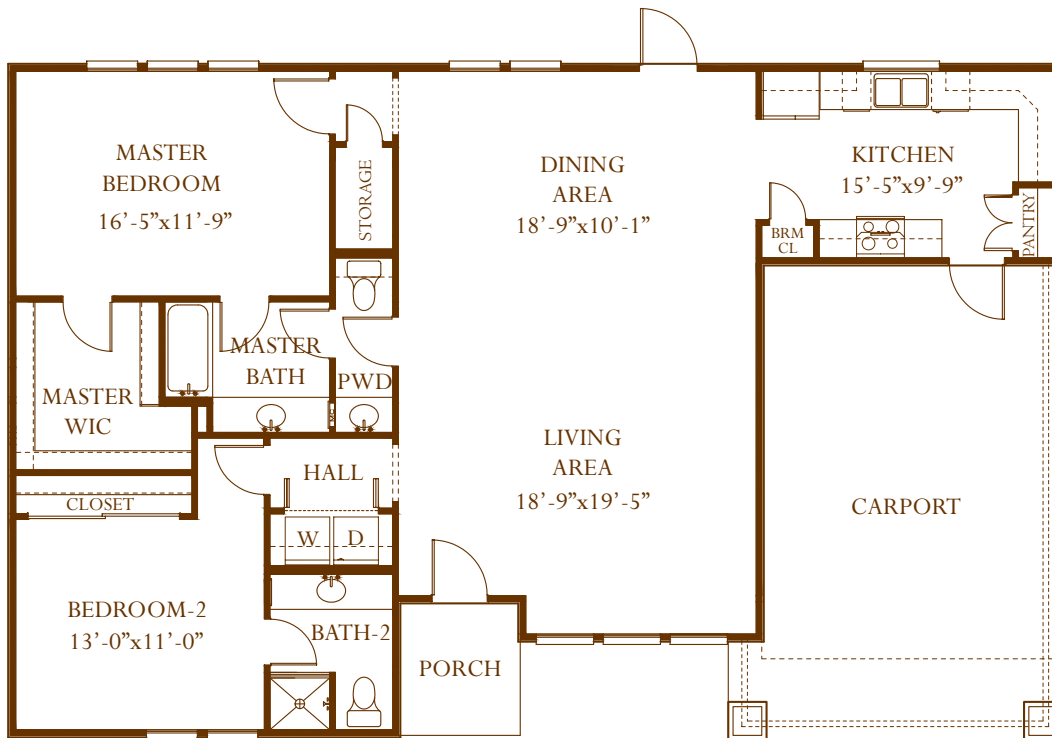

THE COMAL

EXPERIENCE THE HILL COUNTRY
Experience Sendero Ridge
KERRVILLE, TEXAS

FEATURES

- 1,430 SQUARE FEET
- ITALIAN BIRCH WOOD CABINETS THROUGHOUT
- WHIRLPOOL STAINLESS STEEL APPLIANCES
- LARGE OVAL VANITY SINKS
- OIL RUBBED BRONZE HARDWARE & LIGHTING
- PROFESSIONAL LANDSCAPE PACKAGE
- KARNDEAN WOOD EFFECT FLOORING
- CRAFTSMAN STYLE GLASS FRONT DOOR
- 30-YEAR DIMENSIONAL SHINGLES
- DESIGNER COLOR SCHEME SELECTION