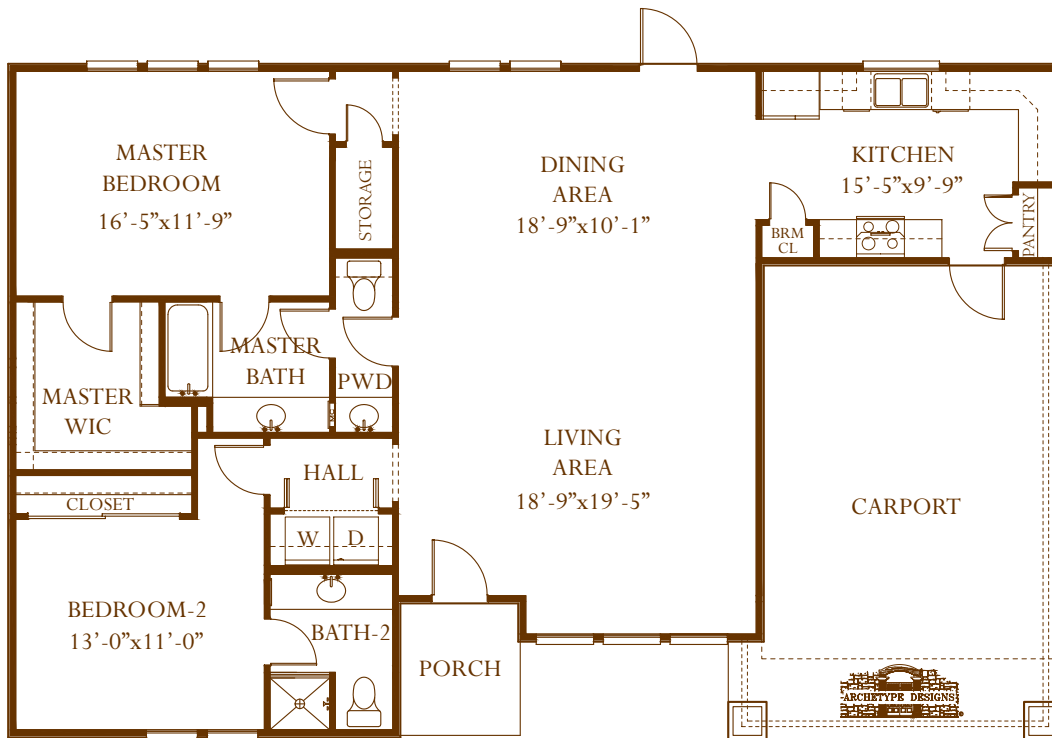

THE COMAL

EXPERIENCE THE HILL COUNTRY
Experience Sendero Ridge
KERRVILLE, TEXAS

FEATURES

- 1,430 SQUARE FEET
- ITALIAN BIRCH WOOD CABINETS THROUGHOUT
- WHIRLPOOL STAINLESS STEEL APPLIANCES
- LARGE OVAL VANITY SINKS
- OIL RUBBED BRONZE HARDWARE & LIGHTING
- PROFESSIONAL LANDSCAPE PACKAGE
- KARNDEAN WOOD EFFECT FLOORING
- CRAFTSMAN STYLE GLASS FRONT DOOR
- 30-YEAR DIMENSIONAL SHINGLES
- DESIGNER COLOR SCHEME SELECTION