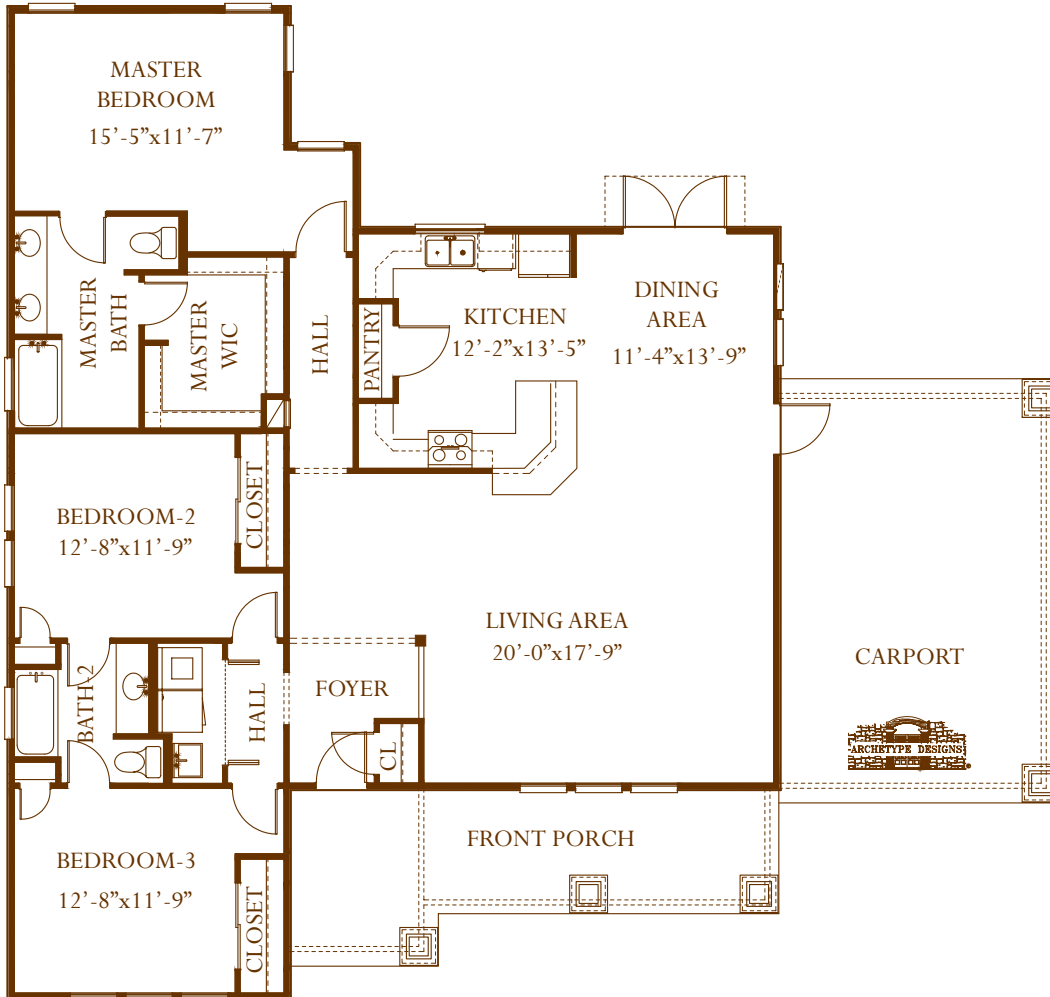

THE BLANCO

EXPERIENCE THE HILL COUNTRY
Experience Sendero Ridge
KERRVILLE, TEXAS

FEATURES

- 1,821 SQUARE FEET
- ITALIAN BIRCH WOOD CABINETS THROUGHOUT
- WHIRLPOOL STAINLESS STEEL APPLIANCES
- LARGE OVAL VANITY SINKS
- OIL RUBBED BRONZE HARDWARE & LIGHTING
- PROFESSIONAL LANDSCAPE PACKAGE
- KARNDEAN WOOD EFFECT FLOORING
- CRAFTSMAN STYLE GLASS FRONT DOOR
- 30-YEAR DIMENSIONAL SHINGLES
- DESIGNER COLOR SCHEME SELECTION

A new home community by Origin Homes
WWW.ORIGINHOMESINC.COM

THE BLANCO

EXPERIENCE THE HILL COUNTRY
Experience Sendero Ridge
KERRVILLE, TEXAS

THE BLANCO-1

THE BLANCO-2

THE BLANCO-3

A new home community by Origin Homes
WWW.ORIGINHOMESINC.COM