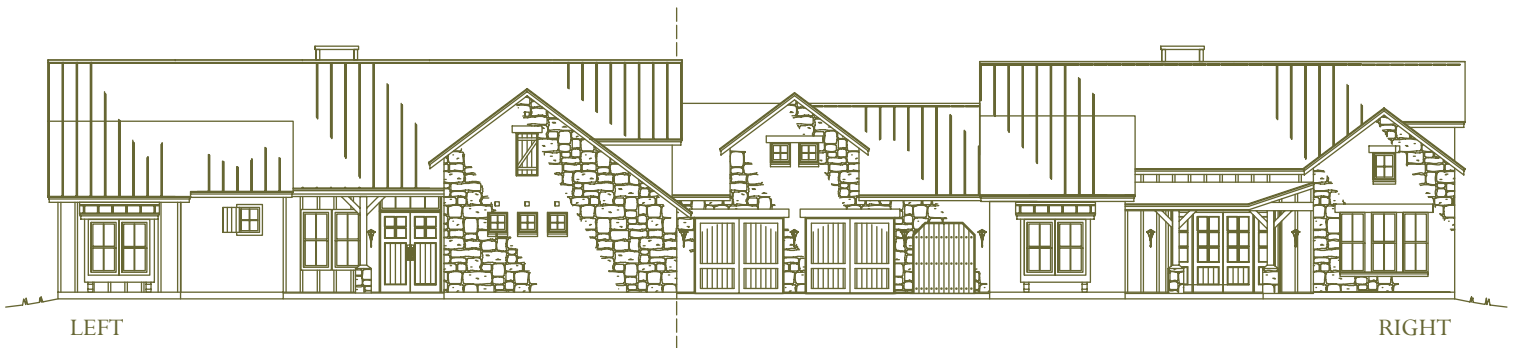

THE SAGE - RIGHT

EXPERIENCE THE HILL COUNTRY

German Cottages

KERRVILLE, TEXAS

APPROXIMATE SQUARE FEET 1,848

**Origin
Homes.**

WWW.ORIGINHOMESINC.COM

FEATURES

- KNOTTY ALDER CABINETS
- GRANITE COUNTERTOPS
- STAINLESS KITCHEN AID APPLIANCES
- KNOTTY ALDER WOOD 8' INTERIOR DOORS
- DOUBLE KNOTTY ALDER WOOD 8' FRONT & STUDY EXTERIOR DOORS
- STAIN WOOD TRIM THROUGHOUT HOME
- LARGE WALK-IN SHOWERS
- DESIGNER UPGRADED LIGHT FIXTURES
- HIGH END BATHROOM FIXTURES
- RUSTIC METAL ACCENT TILE ON KITCHEN BACKSPLASH & ALL BATHROOMS
- WOOD GARAGE DOORS
- EXPOSED CEDAR BEAMS IN LIVING ROOM
- 42" FIREPLACE IN LIVING AREA AND OUTDOOR LIVING AREA WITH NATIVE STONE SURROUND
- UPSCALE STRUCTURED WIRING PACKAGE FOR ENTERTAINING
- PROFESSIONAL LANDSCAPING PACKAGE WITH FULL SPRINKLER SYSTEM
- IRON AND NATURAL STONE FENCED BACKYARD
- THE COMANCHE TRACE GOLF COURSE JUST STEPS FROM YOUR BACK DOOR