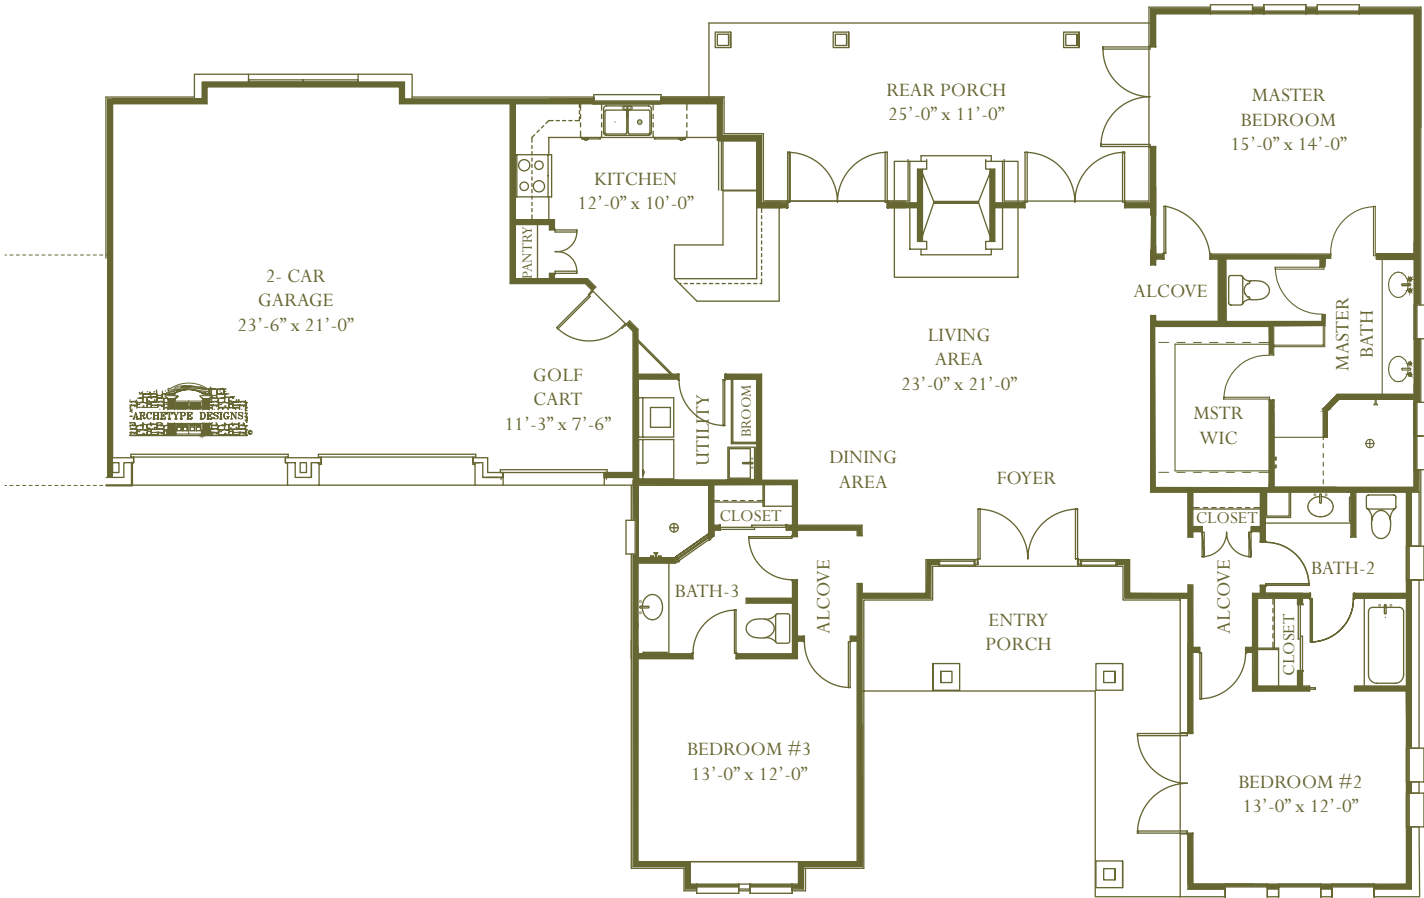

THE SAGE - RIGHT

EXPERIENCE THE HILL COUNTRY

German Cottages

KERRVILLE, TEXAS

APPROXIMATE SQUARE FEET 1,848

**Origin
Homes.**

WWW.ORIGINHOMESINC.COM

FEATURES

- KNOTTY ALDER CABINETS
- GRANITE COUNTERTOPS
- STAINLESS KITCHEN AID APPLIANCES
- KNOTTY ALDER WOOD 8' INTERIOR DOORS
- DOUBLE KNOTTY ALDER WOOD 8' FRONT & STUDY EXTERIOR DOORS
- STAIN WOOD TRIM THROUGHOUT HOME
- LARGE WALK-IN SHOWERS
- DESIGNER UPGRADED LIGHT FIXTURES
- HIGH END BATHROOM FIXTURES
- RUSTIC METAL ACCENT TILE ON KITCHEN BACKSPLASH & ALL BATHROOMS
- WOOD GARAGE DOORS
- EXPOSED CEDAR BEAMS IN LIVING ROOM
- 42" FIREPLACE IN LIVING AREA AND OUTDOOR LIVING AREA WITH NATIVE STONE SURROUND
- UPSCALE STRUCTURED WIRING PACKAGE FOR ENTERTAINING
- PROFESSIONAL LANDSCAPING PACKAGE WITH FULL SPRINKLER SYSTEM
- IRON AND NATURAL STONE FENCED BACKYARD
- THE COMANCHE TRACE GOLF COURSE JUST STEPS FROM YOUR BACK DOOR