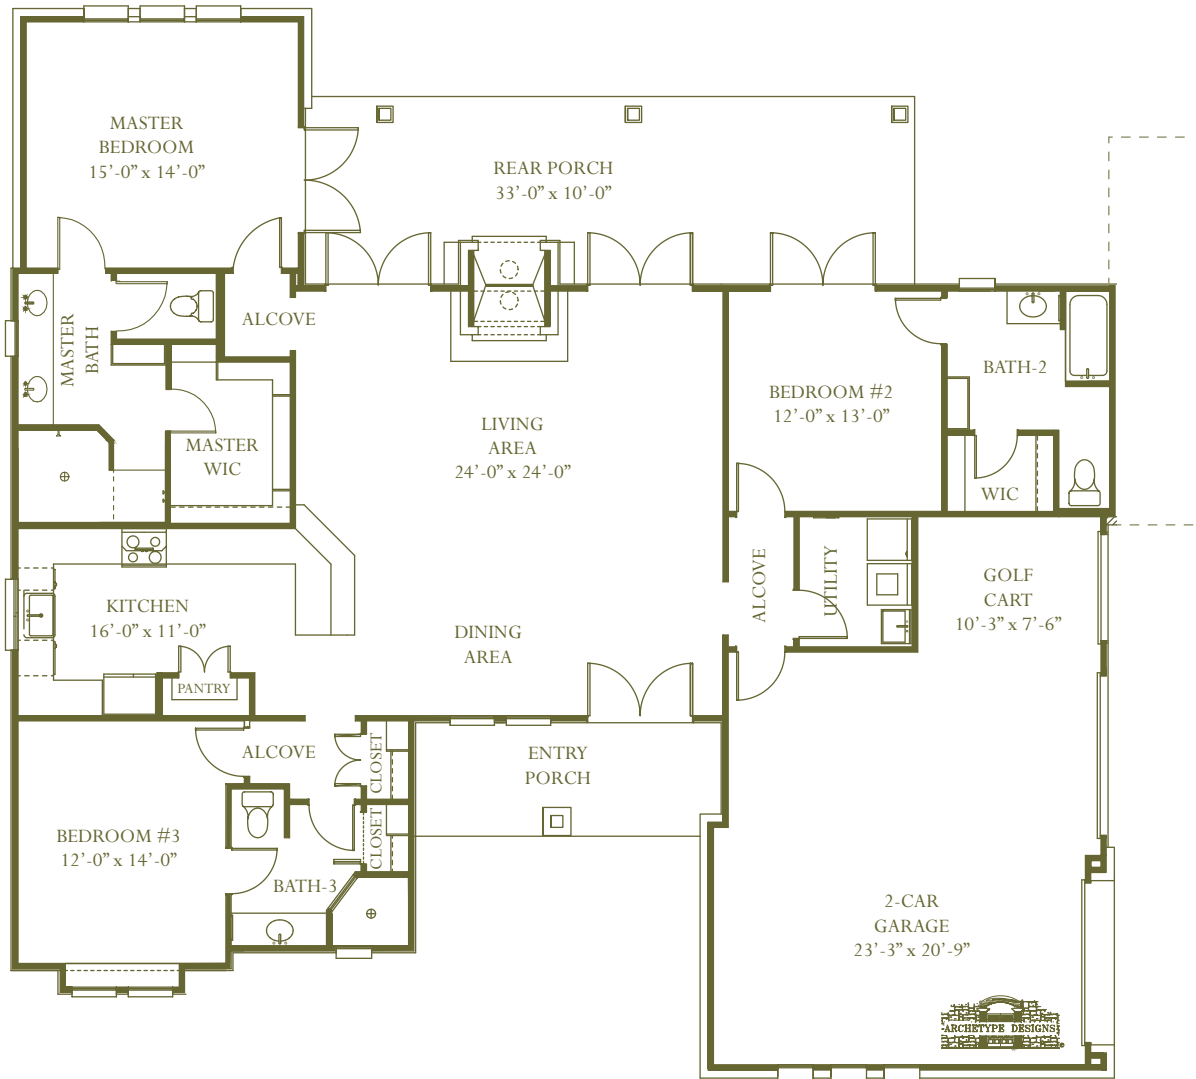

THE SAGE - LEFT

EXPERIENCE THE HILL COUNTRY

German Cottages

KERRVILLE, TEXAS

APPROXIMATE SQUARE FEET 1,913

Origin
Homes.

WWW.ORIGINHOMESINC.COM

FEATURES

- KNOTTY ALDER CABINETS
- GRANITE COUNTERTOPS
- STAINLESS KITCHEN AID APPLIANCES
- KNOTTY ALDER WOOD 8' INTERIOR DOORS
- DOUBLE KNOTTY ALDER WOOD 8' FRONT & STUDY EXTERIOR DOORS
- STAIN WOOD TRIM THROUGHOUT HOME
- LARGE WALK-IN SHOWERS
- DESIGNER UPGRADED LIGHT FIXTURES
- HIGH END BATHROOM FIXTURES
- RUSTIC METAL ACCENT TILE ON KITCHEN BACKSPLASH & ALL BATHROOMS
- WOOD GARAGE DOORS
- EXPOSED CEDAR BEAMS IN LIVING ROOM
- 42" FIREPLACE IN LIVING AREA AND OUTDOOR LIVING AREA WITH NATIVE STONE SURROUND
- UPSCALE STRUCTURED WIRING PACKAGE FOR ENTERTAINING
- PROFESSIONAL LANDSCAPING PACKAGE WITH FULL SPRINKLER SYSTEM
- IRON AND NATURAL STONE FENCED BACKYARD
- THE COMANCHE TRACE GOLF COURSE JUST STEPS FROM YOUR BACK DOOR