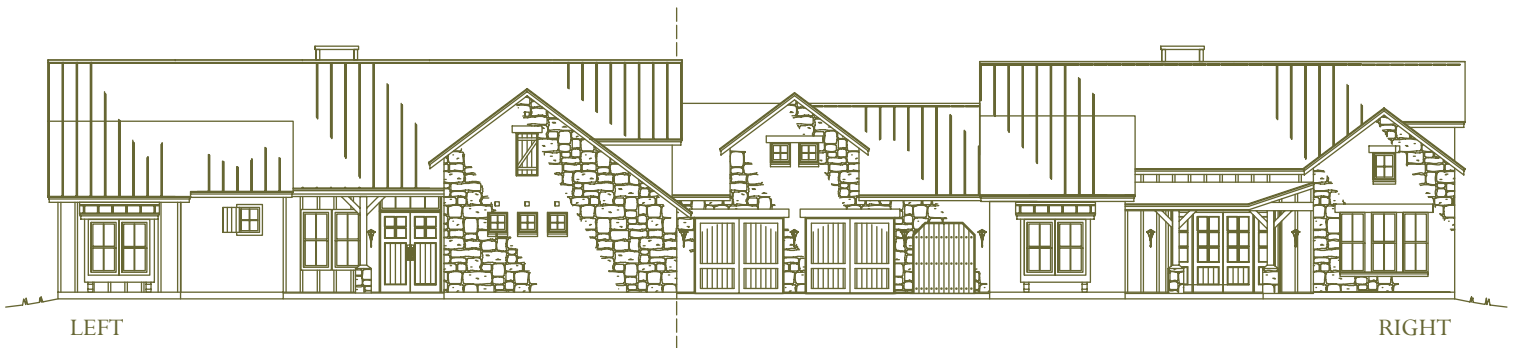

THE SAGE - LEFT

EXPERIENCE THE HILL COUNTRY

German Cottages

KERRVILLE, TEXAS

APPROXIMATE SQUARE FEET 1,913

Origin
Homes.

WWW.ORIGINHOMESINC.COM

FEATURES

- KNOTTY ALDER CABINETS
- GRANITE COUNTERTOPS
- STAINLESS KITCHEN AID APPLIANCES
- KNOTTY ALDER WOOD 8' INTERIOR DOORS
- DOUBLE KNOTTY ALDER WOOD 8' FRONT & STUDY EXTERIOR DOORS
- STAIN WOOD TRIM THROUGHOUT HOME
- LARGE WALK-IN SHOWERS
- DESIGNER UPGRADED LIGHT FIXTURES
- HIGH END BATHROOM FIXTURES
- RUSTIC METAL ACCENT TILE ON KITCHEN BACKSPLASH & ALL BATHROOMS
- WOOD GARAGE DOORS
- EXPOSED CEDAR BEAMS IN LIVING ROOM
- 42" FIREPLACE IN LIVING AREA AND OUTDOOR LIVING AREA WITH NATIVE STONE SURROUND
- UPSCALE STRUCTURED WIRING PACKAGE FOR ENTERTAINING
- PROFESSIONAL LANDSCAPING PACKAGE WITH FULL SPRINKLER SYSTEM
- IRON AND NATURAL STONE FENCED BACKYARD
- THE COMANCHE TRACE GOLF COURSE JUST STEPS FROM YOUR BACK DOOR