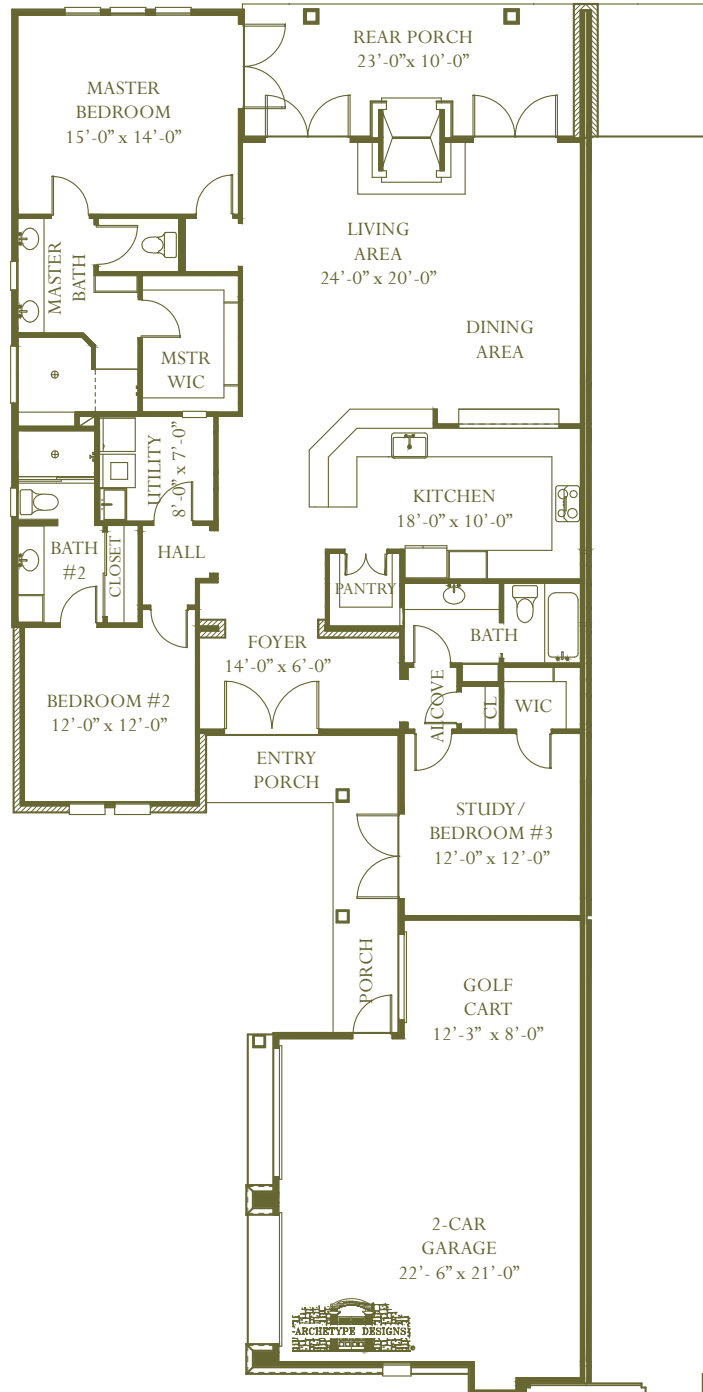

# THE LAUREL

EXPERIENCE THE HILL COUNTRY

*German Cottages*

KERRVILLE, TEXAS

APPROXIMATE SQUARE FEET 2,050

**Origin  
Homes.**

WWW.ORIGINHOMESINC.COM

## FEATURES

---

- KNOTTY ALDER CABINETS
- GRANITE COUNTERTOPS
- STAINLESS KITCHEN AID APPLIANCES
- KNOTTY ALDER WOOD 8' INTERIOR DOORS
- DOUBLE KNOTTY ALDER WOOD 8' FRONT & STUDY EXTERIOR DOORS
- STAIN WOOD TRIM THROUGHOUT HOME
- LARGE WALK-IN SHOWERS
- DESIGNER UPGRADED LIGHT FIXTURES
- HIGH END BATHROOM FIXTURES
- RUSTIC METAL ACCENT TILE ON KITCHEN BACKSPLASH & ALL BATHROOMS
- WOOD GARAGE DOORS
- EXPOSED CEDAR BEAMS IN LIVING ROOM
- 42" FIREPLACE IN LIVING AREA AND OUTDOOR LIVING AREA WITH NATIVE STONE SURROUND
- UPSCALE STRUCTURED WIRING PACKAGE FOR ENTERTAINING
- PROFESSIONAL LANDSCAPING PACKAGE WITH FULL SPRINKLER SYSTEM
- IRON AND NATURAL STONE FENCED BACKYARD
- THE COMANCHE TRACE GOLF COURSE JUST STEPS FROM YOUR BACK DOOR